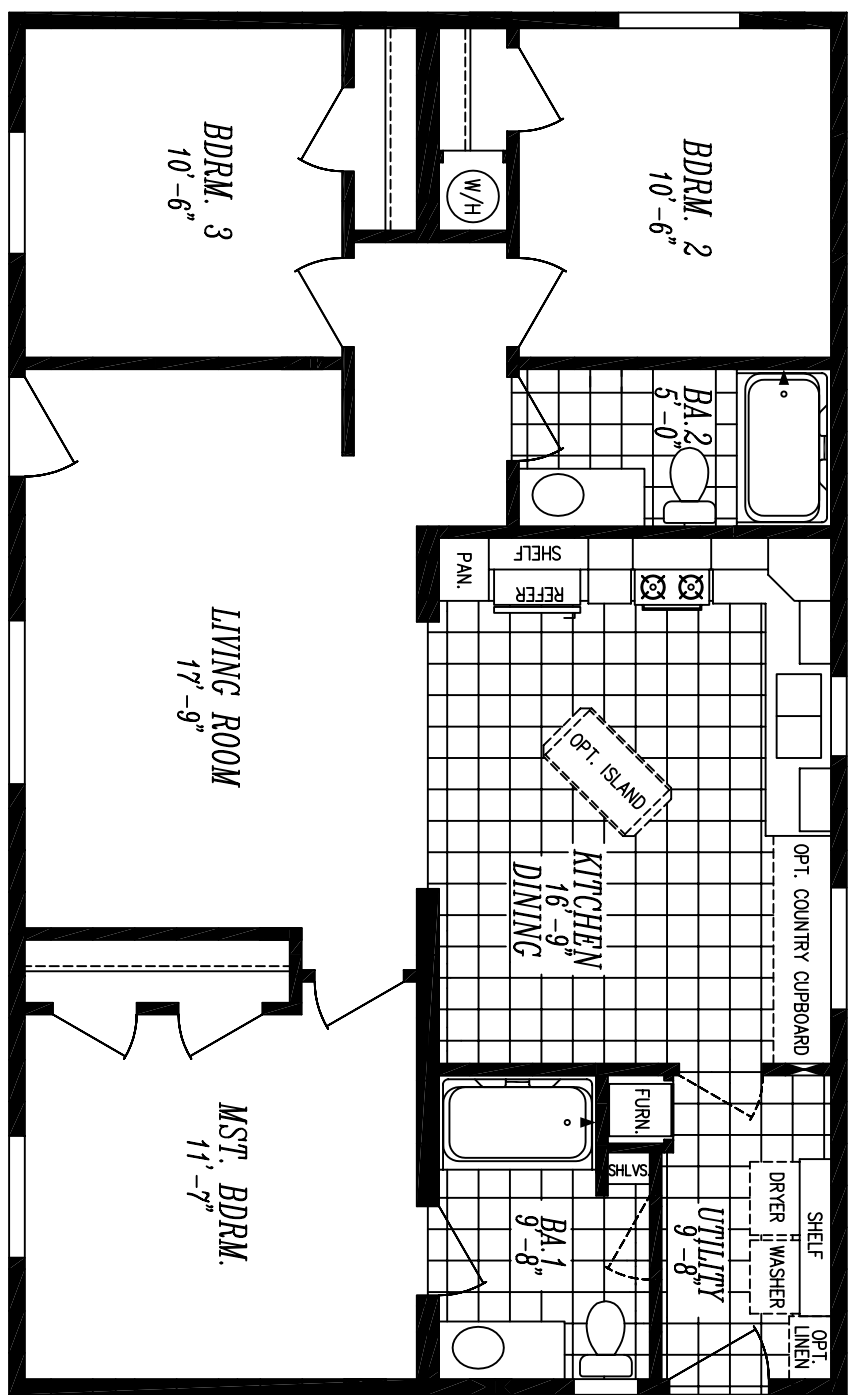

OPT. SLIDING GLASS DOOR

OPT. UTILITY W/SIDEWALL ACCESS

FIRST EDITION - 4028-9752-6  
 26'-8" x 44'-0"  
 1173 SQ. FT. APPROX.