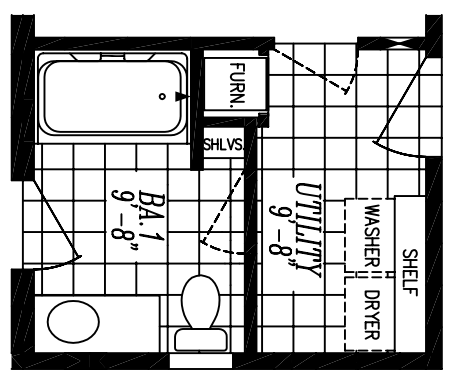

OPT. SLIDING GLASS DOOR

OPT. UTILITY W/SIDEWALL ACCESS

FIRST EDITION - 4028-9752-6  
 26'-8" x 44'-0"  
 1173 SQ. FT. APPROX.