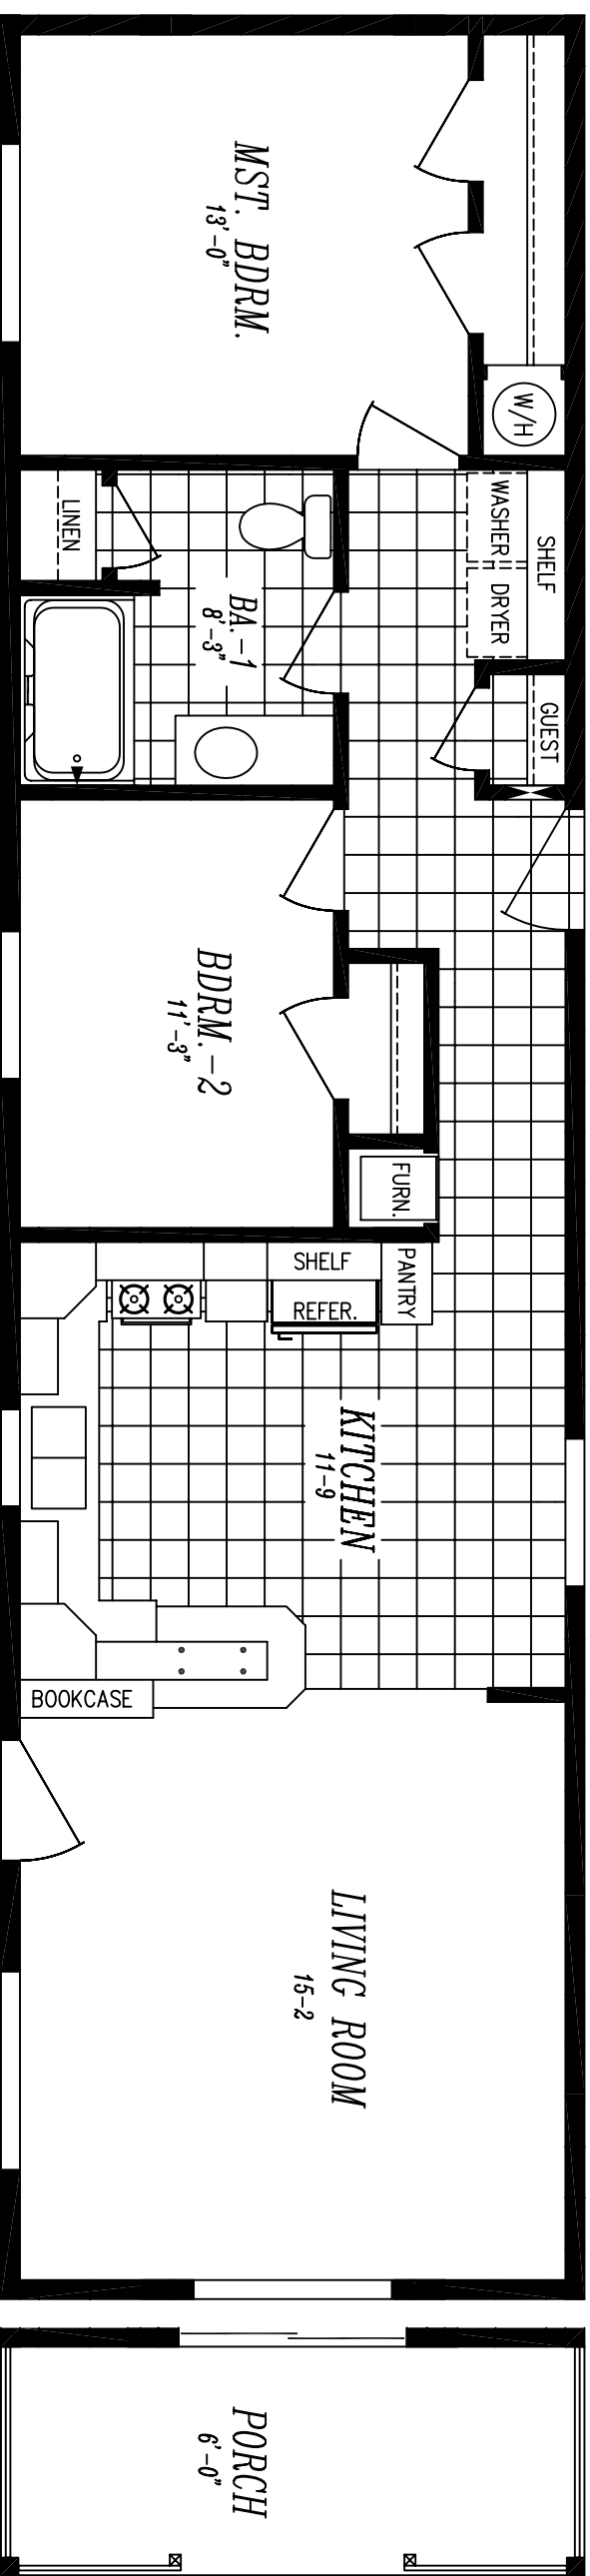

OPT. MST. BATH (N/A WITH PORCH)

(ADDS 5'-4" TO HOME)

15'-4" x 65'-4"

APPROX. 1002 SQ. FT.

*OPTION PORCH
(N/A W/OPT. MST. BATH)*

FIRST EDITION 6016-9703-6

15'-4" x 60'-0"

APPROX. 920 SQ. FT.