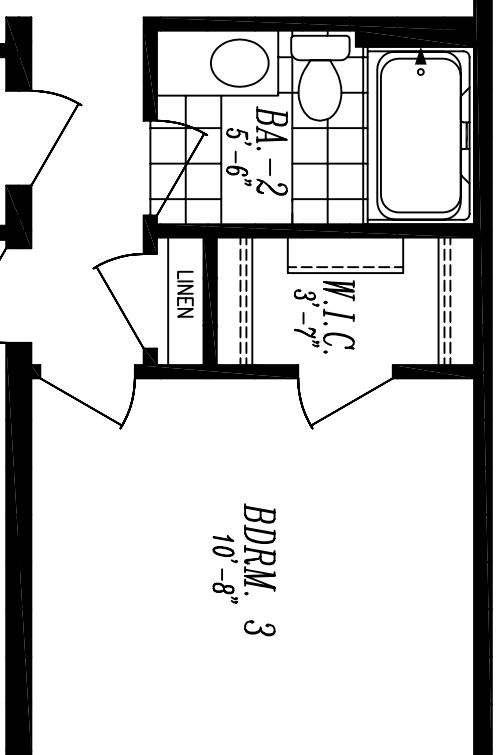

OPT. ORGANIC WINDOWS & ROOF  
OPT. CLEERSTORY WINDOWS & ROOF

OPT. BOX BAY W/DLX. EXTERIOR

OPT. BOX BAY W/DLX. EXTERIOR

# PACIFICA

6640-8244-6

40'-0" x 66'-0" / 26'-8"

APPROX. 2053 SQ. FT.