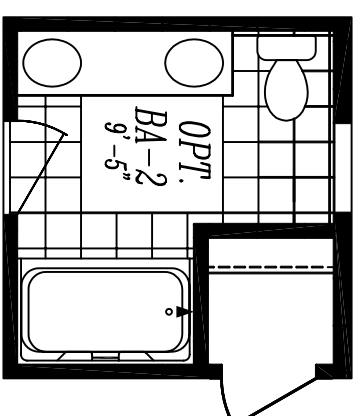

OPT. ORGANIC WINDOWS & ROOF  
OPT. CLEERSTORY WINDOWS & ROOF

OPT. BOX BAY W/DLX. EXTERIOR

OPT. BOX BAY W/DLX. EXTERIOR

# PACIFICA

6640-8244-6

40'-0" x 66'-0" / 26'-8"

APPROX. 2053 SQ. FT.