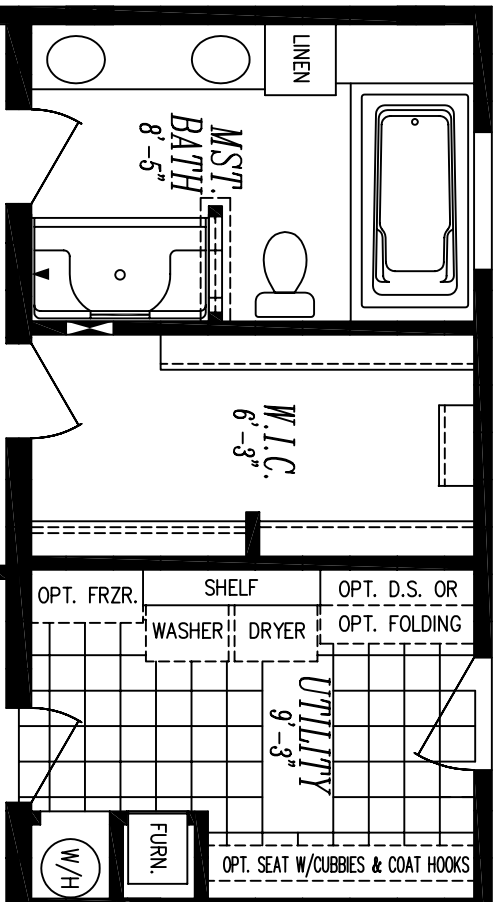

OPT. ORGANIC WINDOWS & ROOF  
OPT. CLEERSTORY WINDOWS & ROOF

OPT. BOX BAY W/DLX. EXTERIOR

OPT. BOX BAY W/DLX. EXTERIOR

# PACIFICA

6640-8244-6

40'-0" x 66'-0" / 26'-8"

APPROX. 2053 SQ. FT.