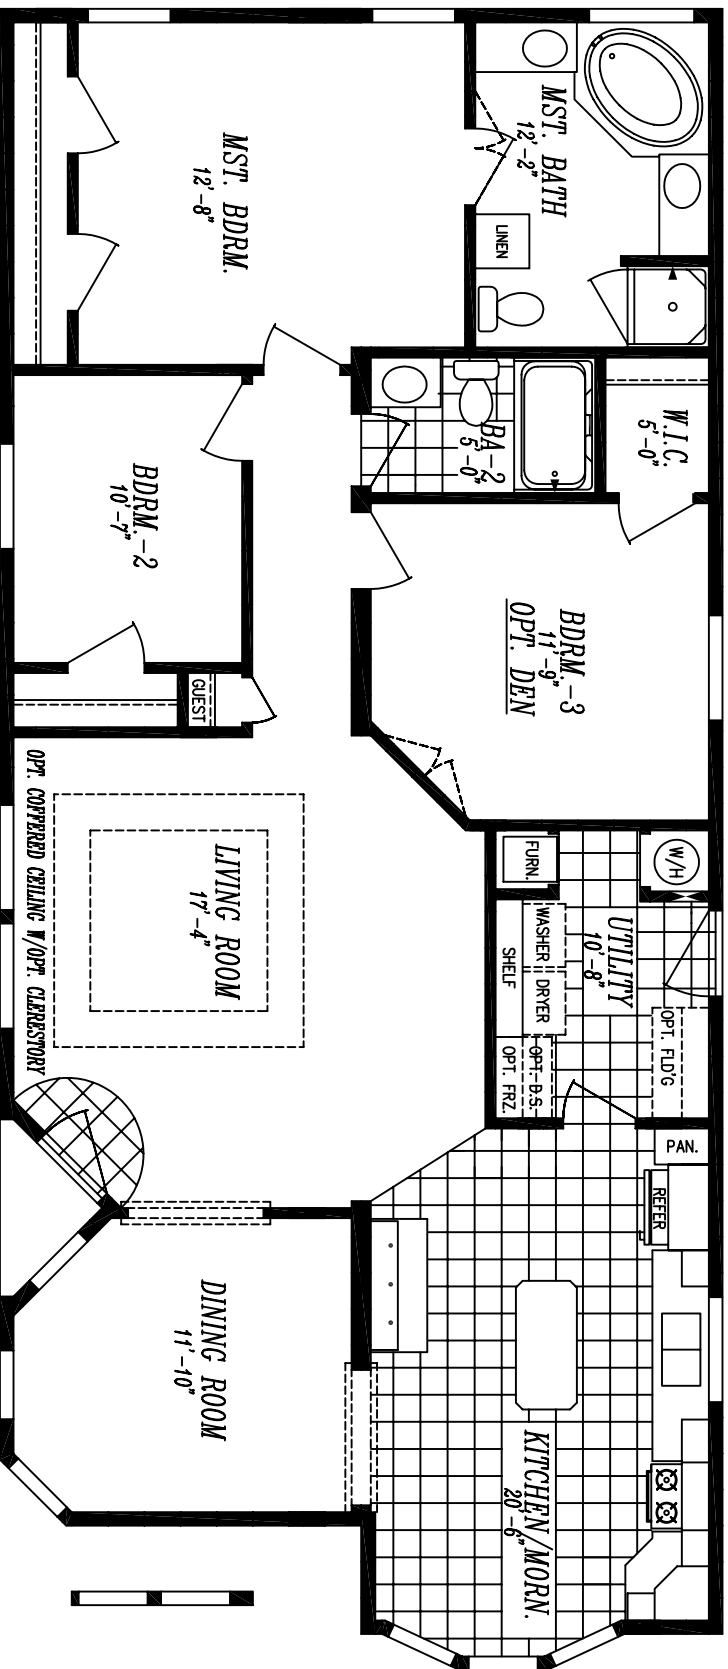

OPT. LIN. CLO. IPO FOLDING AREA

OPT. DLX. EXTERIOR BOX BAY DOORMER WINDOWS

OPT. ORIGAMIC

OPT. ORIGAMIC

OPT. CLORESTORY

PACIFICA 6028-8240-6

26'-8" x 60'-0" / 56'-0"

APPROX. 1,552 SQ. FT.