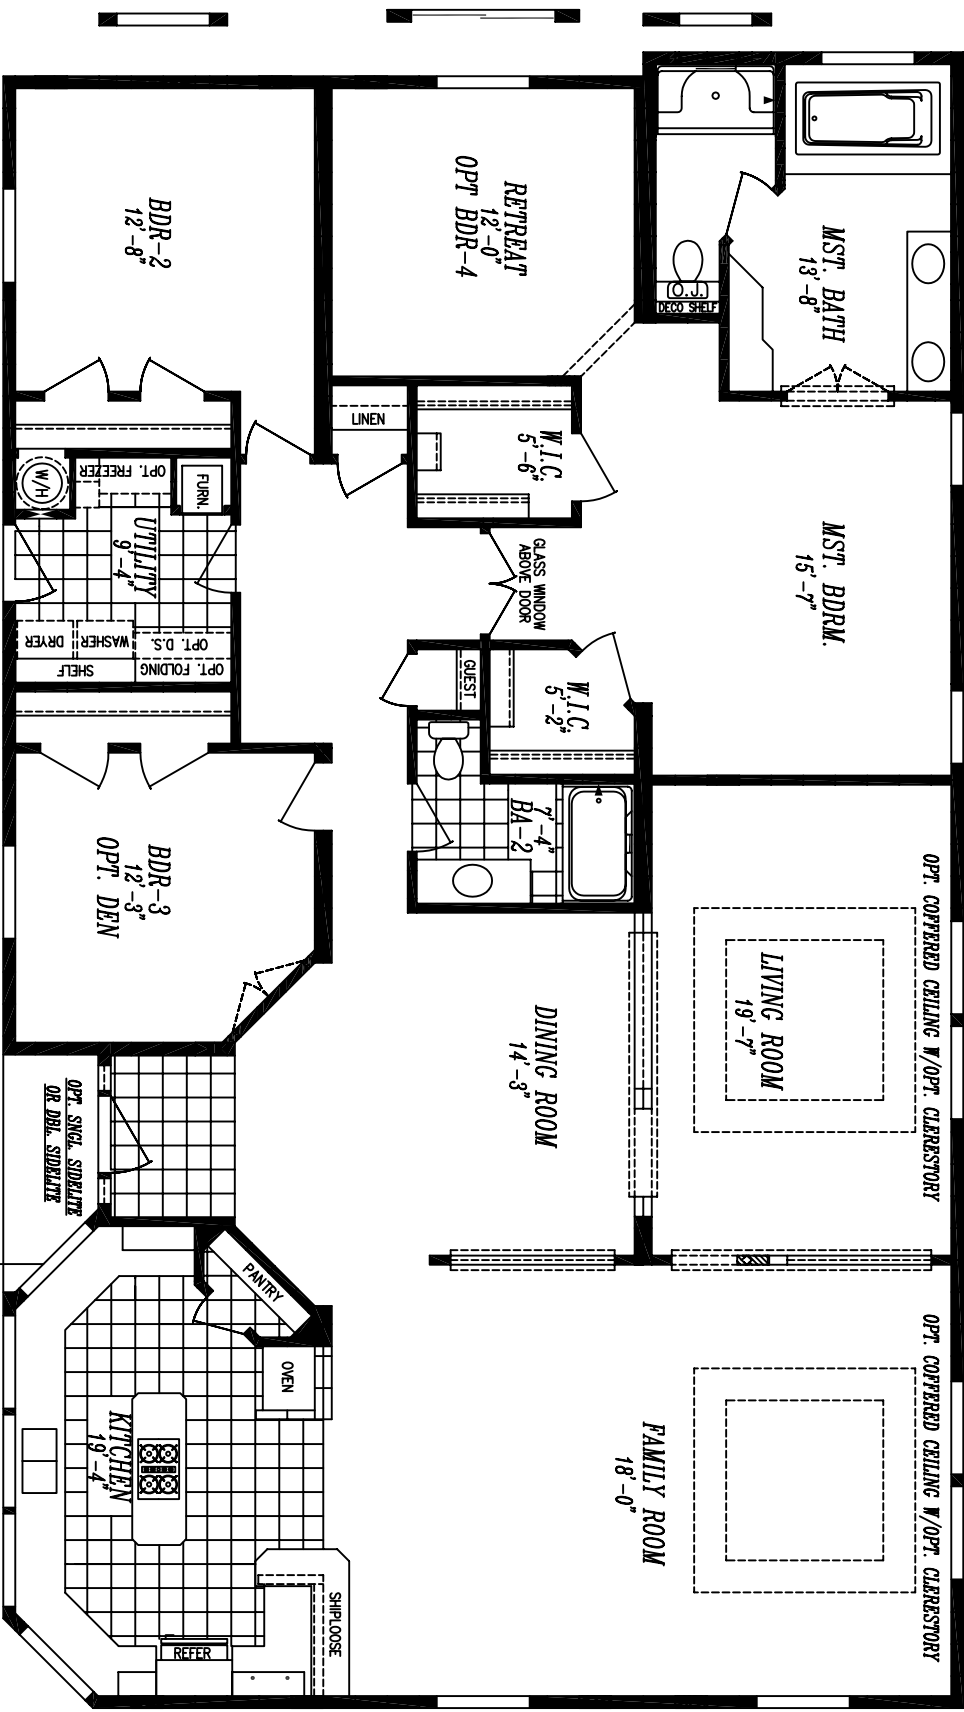

PACIFICA 6840-8239-6  
 40'-0" x 69'-0" / 68'-0" / 68'-0"  
 APPROX. 2733 SQ. FT.

OPT. CLOSETORY WINDOWS & ORGANIC WINDOWS

OPT. BOX BAY WINDOW

OPT. WINDOW IPO DOOR

OPT. BOX BAY WINDOW

OPT. BOX BAY WINDOW

OPT. BOX BAY WINDOW