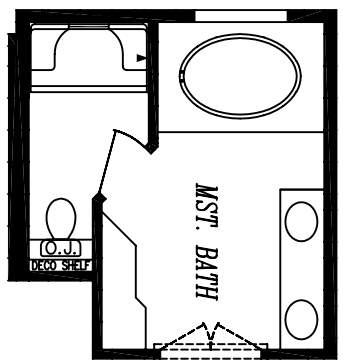

PACIFICA 6840-8239-6  
 40'-0" x 69'-0" / 68'-0" / 68'-0"  
 APPROX. 2733 SQ. FT.

OPT. CLOSETORY WINDOWS & ORGANIC WINDOWS

OPT. BOX BAY WINDOW

OPT. WINDOW IPO DOOR

OPT. BOX BAY WINDOW

OPT. BOX BAY WINDOW

OPT. BOX BAY WINDOW